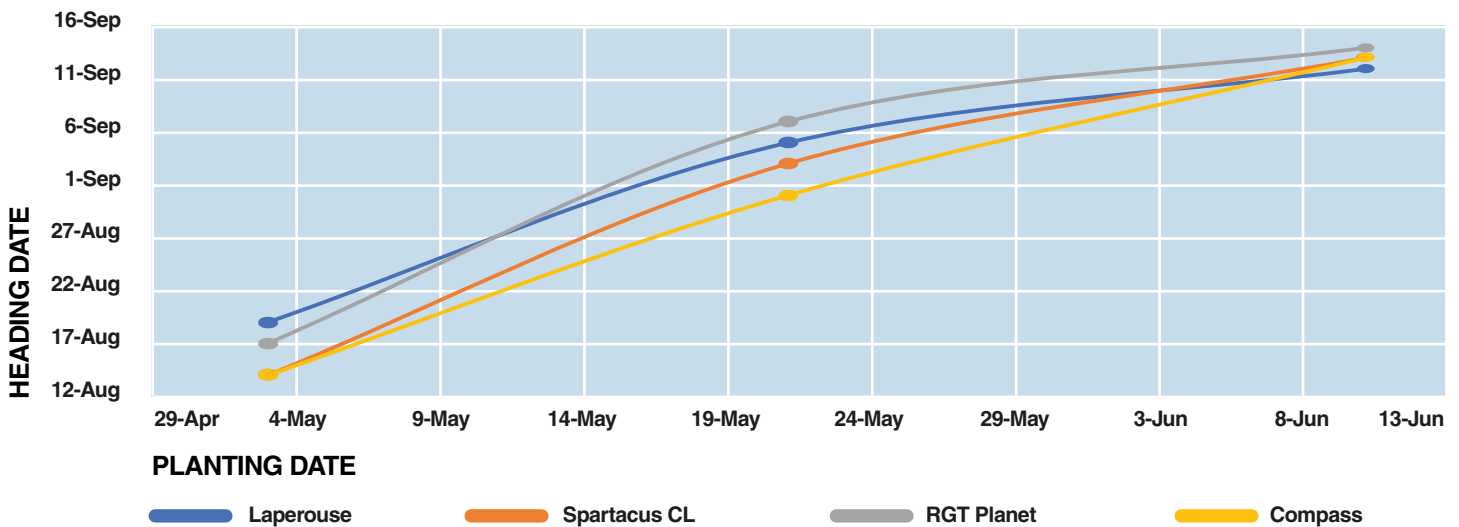

## KEY FEATURES

- Competitive growth habit with medium plant height
- Medium spring maturity with potential for early sowing
- Improvement in resistance to net blotches
- Very good standability with low incidence of lodging and head-loss
- Good physical grain quality
- Released as a 'feed' type but currently undergoing Stage 2 malting and brewing accreditation

## PLANT TYPE AND AGRONOMY (source SECOBRA breeding trials)

Laperouse is a spring type barley but has shown to develop relatively slowly when sown early so could be an option for early season planting. The data below is from SECOBRA breeder trial at Roseworthy SA in 2020